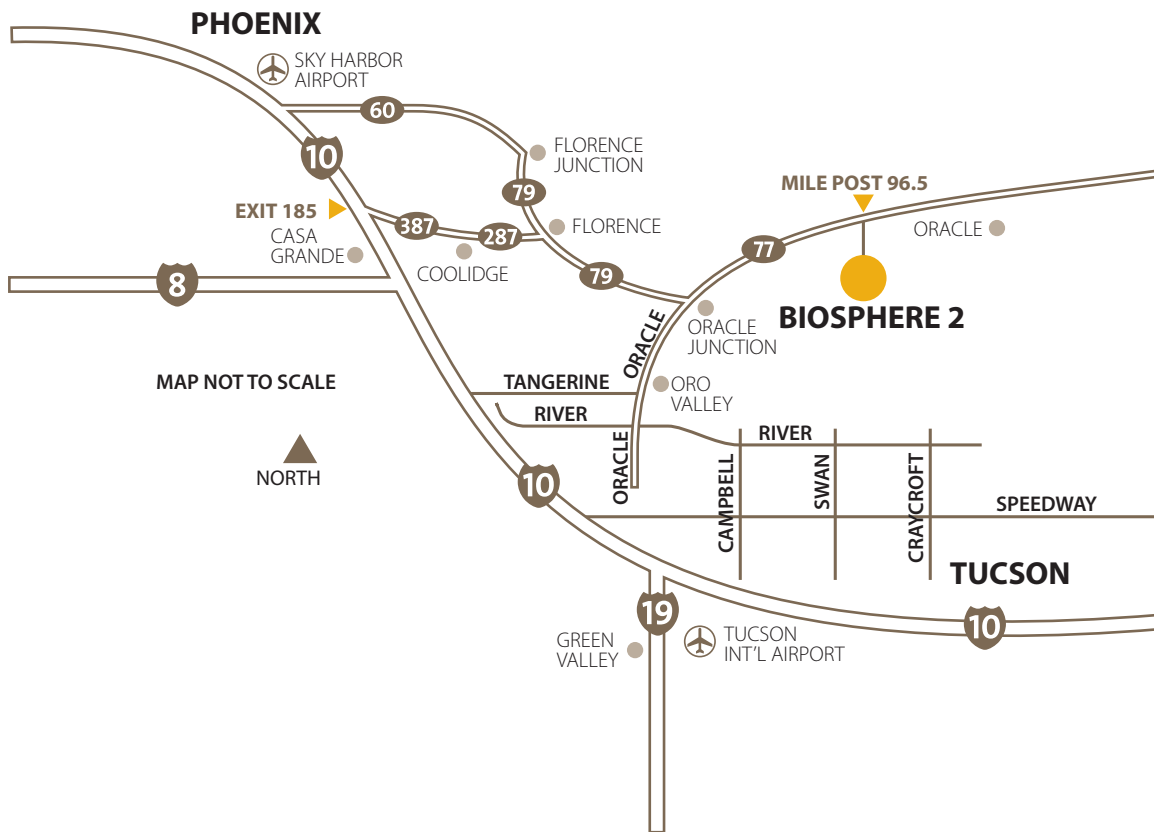

# Directions to Biosphere 2

## From Central Tucson

- 1) From central Tucson, go north to River Road and turn left (heading west).
- 2) Continue on River Road and turn right (north) on Oracle Road (Arizona Highway 77).
- 3) Continue north approx. 24 miles on Oracle Road/Highway 77, to Biosphere 2 Road at Mile Post 96.5, and turn right.

## From Phoenix Sky Harbor International Airport

- 1) After leaving the airport, follow the signs to Interstate 10 East.
- 2) Take I-10 East, toward Tucson, to Exit 185 and exit the interstate.
- 3) Turn left onto Highway 387 and continue past Coolidge until Highway 387 intersects with Arizona Highway 79 near Florence.
- 4) Turn right on to Highway 79 and follow this until Oracle Junction where you turn left onto Arizona Highway 77.
- 4) Drive 6 miles to the Biosphere 2 turnoff, located at Mile Post 96.5. Turn right on Biosphere Road.