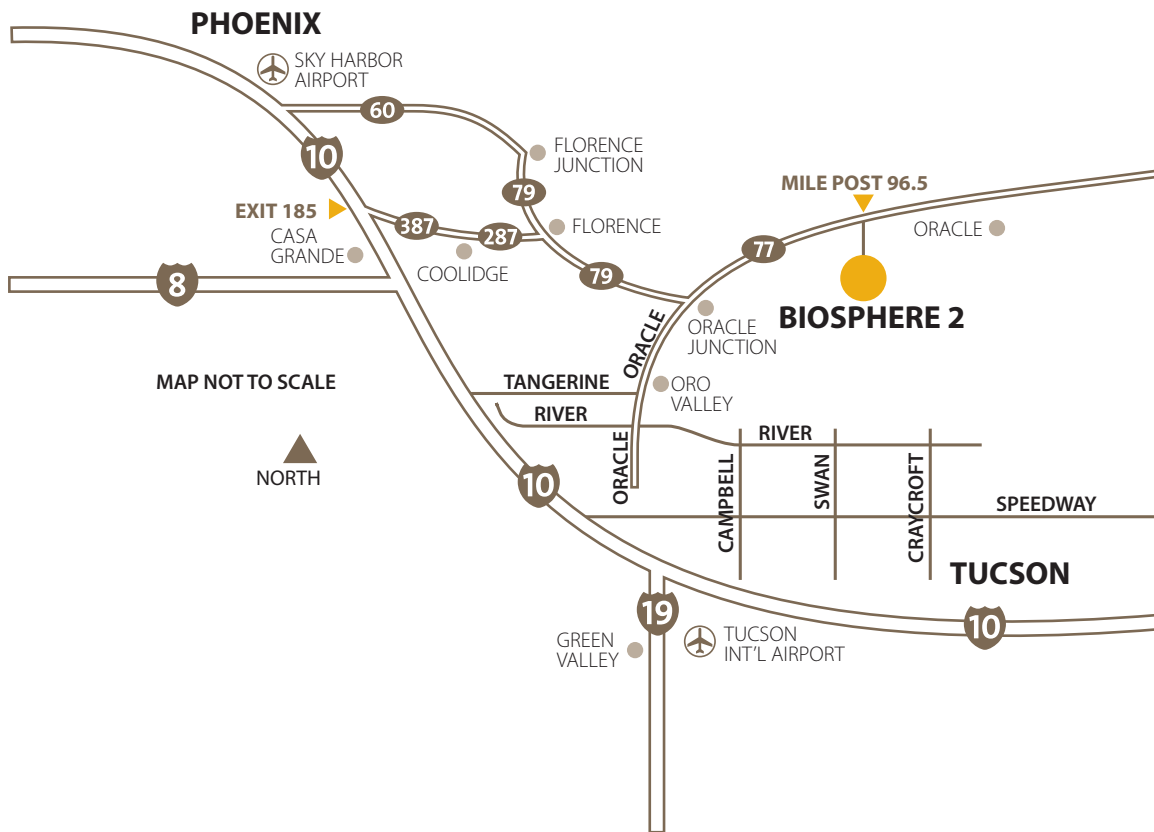

# Directions to Biosphere 2

## From Phoenix Sky Harbor International Airport

- 1) After leaving the airport, follow the signs to Interstate 10 East.
- 2) Take I-10 East, toward Tucson, to Exit 185 and exit the interstate.
- 3) Turn left onto Highway 387 and continue past Coolidge until Highway 387 intersects with Arizona Highway 79 near Florence.
- 4) Turn right on to Highway 79 and follow this until Oracle Junction where you turn left onto Arizona Highway 77.
- 5) Drive 6 miles to the Biosphere 2 turnoff, located at Mile Post 96.5. Turn right on Biosphere Road.

## From Tucson International Airport

- 1) Head southeast on S. Airport Drive.
- 2) Take slight left at E. Airport Drive and continue onto S. Tucson Blvd approximately 2.7 miles (make a slight left to stay on S Tucson Blvd.).
- 3) Continue onto I-10 BUS W approximately 1.8 miles and make slight right at S. Park Avenue.
- 4) Merge onto I-10 W via the ramp to Phoenix and drive 6.5 miles to exit 255 towards AZ-77 N/Miracle Mile.
- 5) Merge onto N Casa Grande Hwy then turn right at W. Miracle Mile and drive 1.4 miles.
- 6) Turn left at AZ-77 N/N Oracle Rd and continue to follow AZ-77 N for approximately 26.9 miles
- 7) Turn right at Biosphere Rd at Mile Post 96.5

## From Central Tucson

- 1) From central Tucson, go north to River Road and turn left (heading west).
- 2) Continue on River Road and turn right (north) on Oracle Road (Arizona Highway 77).
- 3) Continue north approx. 24 miles on Oracle Road/Highway 77, to Biosphere 2 Road at Mile Post 96.5, and turn right.